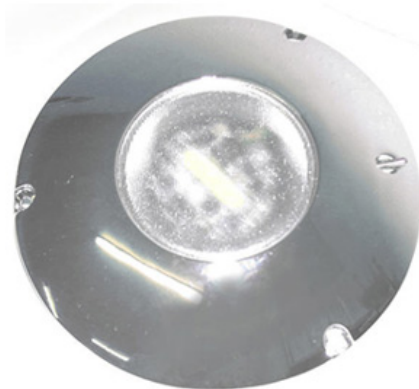

LunaSea LED Ceiling & Wall Lighting Fixtures

White

White / Red

LUNA
Surface-Mount LED Ceiling & Wall Fixtures
Chrome 5.5" Diameter
Warm White or Warm White / Red

The no-hassle, low-profile mounting design lets you flush mount almost anywhere without cutting large openings. Superb warm color and high light output for distinctive environment.