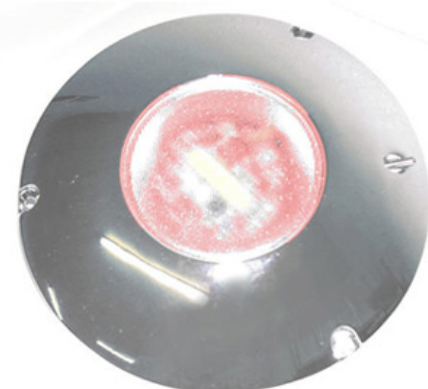

LunaSea LED Ceiling & Wall Lighting Fixtures

White

White / Red

LUNA
Surface-Mount LED Ceiling & Wall Fixtures
Chrome 5.5" Diameter
Warm White or Warm White / Red

The no-hassle, low-profile mounting design lets you flush mount almost anywhere without cutting large openings. Superb warm color and high light output for distinctive environment.